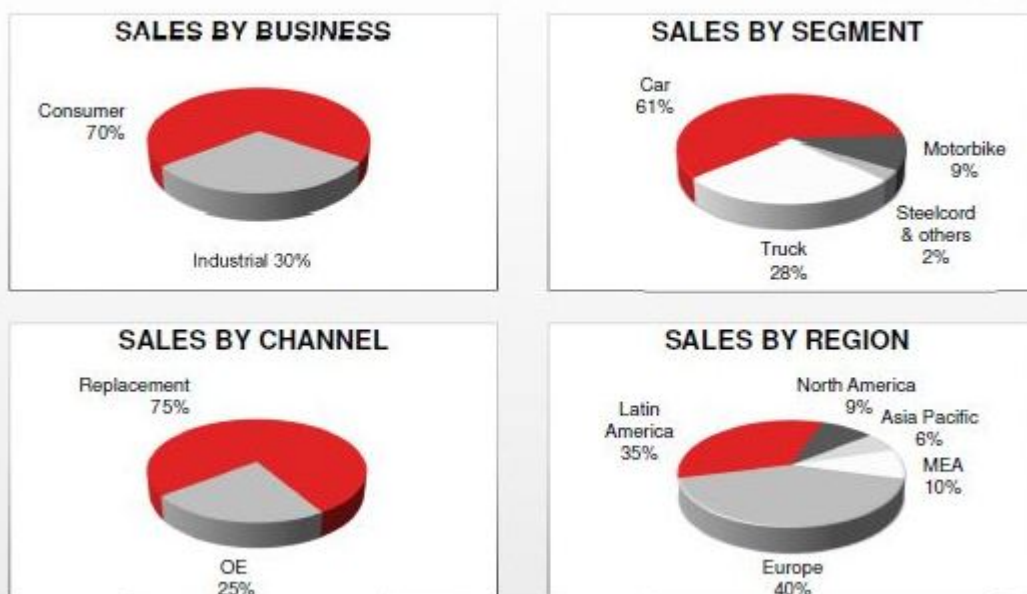

## 9M'10 PIRELLI TYRE MIX

PIRELLI 9M 2010 RESULTS

24

Caption:

Description:

Dimensions: 550 x 418

aperture: 0

credit: Lucia