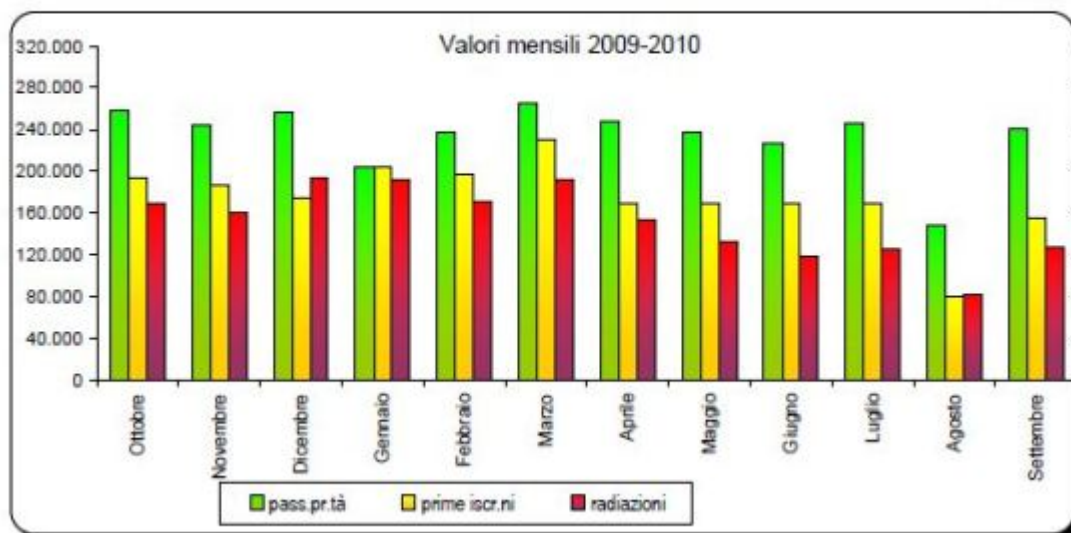

FORMALITA' P.R.A. RELATIVE ALLE AUTOVETTURE

Grafico 1

Caption:

Description:

Dimensions: 550 x 355

aperture: 0

credit: Lucia

camera: